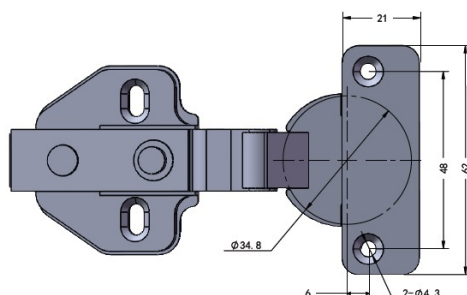

PRODUCT SHEET

Description:

Soft Closing Hinge SS304, "C", $\varnothing$ 35mm,Clip-On,H=0,Plate F/Wood Screws, Inset Doors, 100 Degree, Cup cc.:48mm,Mounting Plate, F/Wood Screws, H:0mm,No Name Plate,Hydraulic Plastic Pump

Item number:

15.03.770-0

Units	Box	Carton	HS Code	Barcode
Pcs.	1	200	8302100090	
				5704866442206

SISO A/S

Mileparken 11
DK-2740 Skovlunde
Denmark
VAT: DK 24786013

Phone +45 45 830 900

www.siso.dk
siso@siso.dk

Danske Bank
Nytorv Branch
Copenhagen
SWIFT: DABADKKK

Account no.
4180 3112 112936
IBAN Account
DK7230003112112936