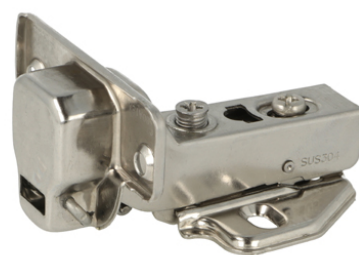

PRODUCT SHEET

Description:

Soft Closing Hinge SS304, "C", $\varnothing$ 35mm,Clip-On,H=0,Plate F/Wood Screws, Inset Doors, 100 Degree, Cup cc.:48mm,Mounting Plate, F/Wood Screws, H:0mm,No Name Plate,Hydraulic Plastic Pump

Item number:

15.03.770-0

Units	Box	Carton	HS Code	Barcode
Pcs.	1	200	8302100090	
				5704866442206

SISO A/S

Mileparken 11
DK-2740 Skovlunde
Denmark
VAT: DK 24786013

Phone +45 45 830 900

www.siso.dk
siso@siso.dk

Danske Bank
Nytorv Branch
Copenhagen
SWIFT: DABADKKK

Account no.
4180 3112 112936
IBAN Account
DK7230003112112936